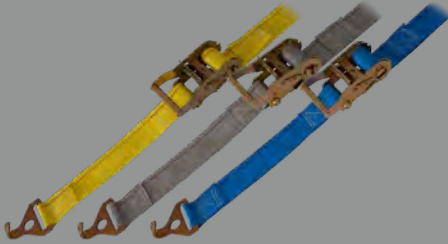

Pacific Cargo Control, Inc.
Interior Van Products

2" Logistic Ratchet Straps

AVAILABLE IN CUSTOM COLORS, FITTINGS
LENGTHS, & STENCILS

Series E/A w/ Spring E Fittings

2" x 12' | 2350-12-SE

2" x 16' | 2350-16-SE

2" x 20' | 2350-20-SE

Plate Trailer Hooks

2" x 12' | 2350-12-SFH
2" x 16' | 2350-16-SFH
2" x 20' | 2350-20-SFH

Wire Hooks

2" x 12' | 2350-12-WH
2" x 16' | 2350-16-WH
2" x 20' | 2350-20-WH

Standard Color Code

12' = YELLOW

16' = GRAY

20' = BLUE

2" Logistic Cam Straps

AVAILABLE IN CUSTOM COLORS, FITTINGS
LENGTHS, & STENCILS

Series E/A w/ Spring E Fittings

2" x 12' | 2360-12-SE

2" x 16' | 2360-16-SE

5051RJB
HD ROUND JACK BAR - 86"-104"

5050SH
STEEL LOAD LOCK w/ WELDED HOOP SETS - 89"-104"

5055S
BOLT-ON STEEL HOOP SET
HARDWARE INCLUDED

5056-BT
2-PIECE LOAD LOCK HOLDER
ACCEPTS 2 3/4" FEET

Door Pulls

2300-12-DC
2" x 12" w/ ZINC STEEL CLIP