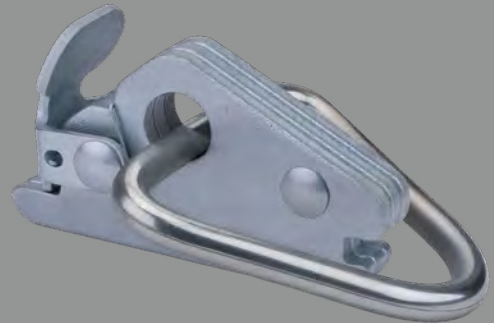

EFTG-2
SERIES E/A SPRING FITTING

2300-06-SE
2" x 6" SERIES E/A ROPE TIE-OFF w/ SPRING E FITTING

EFTG-3PC
SERIES E/A 3-PIECE FITTING

2300-06-3P
2" x 6" SERIES E/A ROPE TIE-OFF w/ 3-PIECE E FITTING

Logistic Track Fittings (Cont.)

EFTG-2CR-3M
SERIES E/A SPRING FITTING w/ 2" CIRCLE RING

EFTG-2CR-6M
HD SERIES E/A SPRING FITTING w/ 2" CIRCLE RING

*ALSO AVAILABLE w/ 4,500 LB WLL

EFTG-2DR
SERIES E/A SPRING FITTING w/ 1" D-RING

EFTG-2DR-6M
HD SERIES E/A SPRING FITTING w/ 1" D-RING

EFTG-2SW
SERIES E/A 2" SWIVEL FITTING

EFTG-HK
SERIES E/A 2" SQUARE HOOK

EFTG-HKR
SERIES E/A 4 1/2" ROUNDED HOOK

Pan Fittings

4265
SQUARE RECESSED FLOOR RING
COUNTERSUNK HOLES, ZINC

4280
ROUND RECESSED FLOOR RING
360°, ZINC