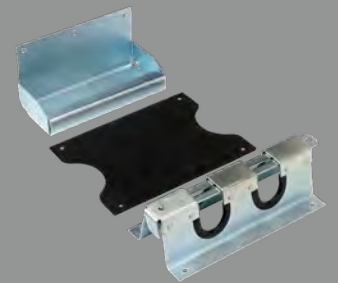

4293
ROUND w/ D-RING
PLASTIC BASE

4294
ROUND w/ D-RING
STAMPED STEEL BASE

4277
SQUARE RECESSED FLOOR RING, SQUARE MOUNTING HOLES, ZINC
4277-MP
UNDER FLOOR MOUNTING PLATE FOR 4277
4277-MP-K
KIT: 4277, 4277-MP, HARDWARE - BAGGED & BARCODED
*4275: SQUARE RECESSED FLOOR RING, ROUND MOUNTING HOLES, ZINC

4290
LIGHT DUTY, OVAL RECESSED, ZINC
4290-MP
UNDER FLOOR MOUNTING PLATE FOR 4290
4290-MP-K
KIT: 4290, 4290-MP, HARDWARE - BAGGED & BARCODED

Load Locks & Parts

5050S
STEEL LOAD LOCK - 89"-104"
5050SLX
STEEL LOAD LOCK - 96"-112"

5051RJB
HD ROUND JACK BAR - 86"-104"

5050SH
STEEL LOAD LOCK w/ WELDED HOOP SETS - 89"-104"

5055S
BOLT-ON STEEL HOOP SET
HARDWARE INCLUDED

5056-BT
2-PIECE LOAD LOCK HOLDER
ACCEPTS 2 3/4" FEET

Door Pulls

2300-12-DC
2" x 12" w/ ZINC STEEL CLIP